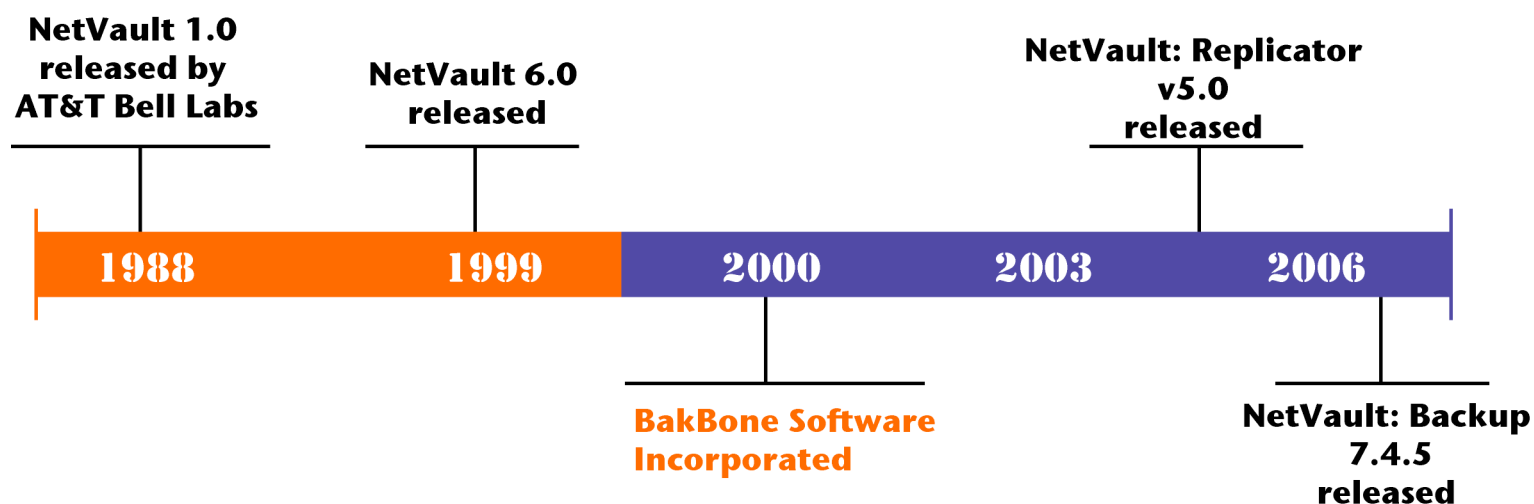

BAKBONE[®] NETVAULT[®]

**“The Best Backup
Software You've Never
Heard Of!”**

David Ohlig

Strategic Alliances Manager

Agenda

- **Wer ist BakBone ?**
- **SUN OEM Partnerschaft**
- **Produkt und Differenzierung**
- **Sun Bundles**
- **Presales Unterstützung**
- **Quote Tool**
- **Kontakt & Infos**

Wer ist BakBone ?

BakBone Evolution

- NetVault originally developed by AT&T Bell Labs in late 80's
- Re-Architecture Development 1996-1999
- NetVault Acquired by BakBone March 2000
- Broad technology portfolio: Backup, D2D2T, VDL/SVDL, APMs
- NetVault V7.45 released on Sun's Price List February 20th, 2007