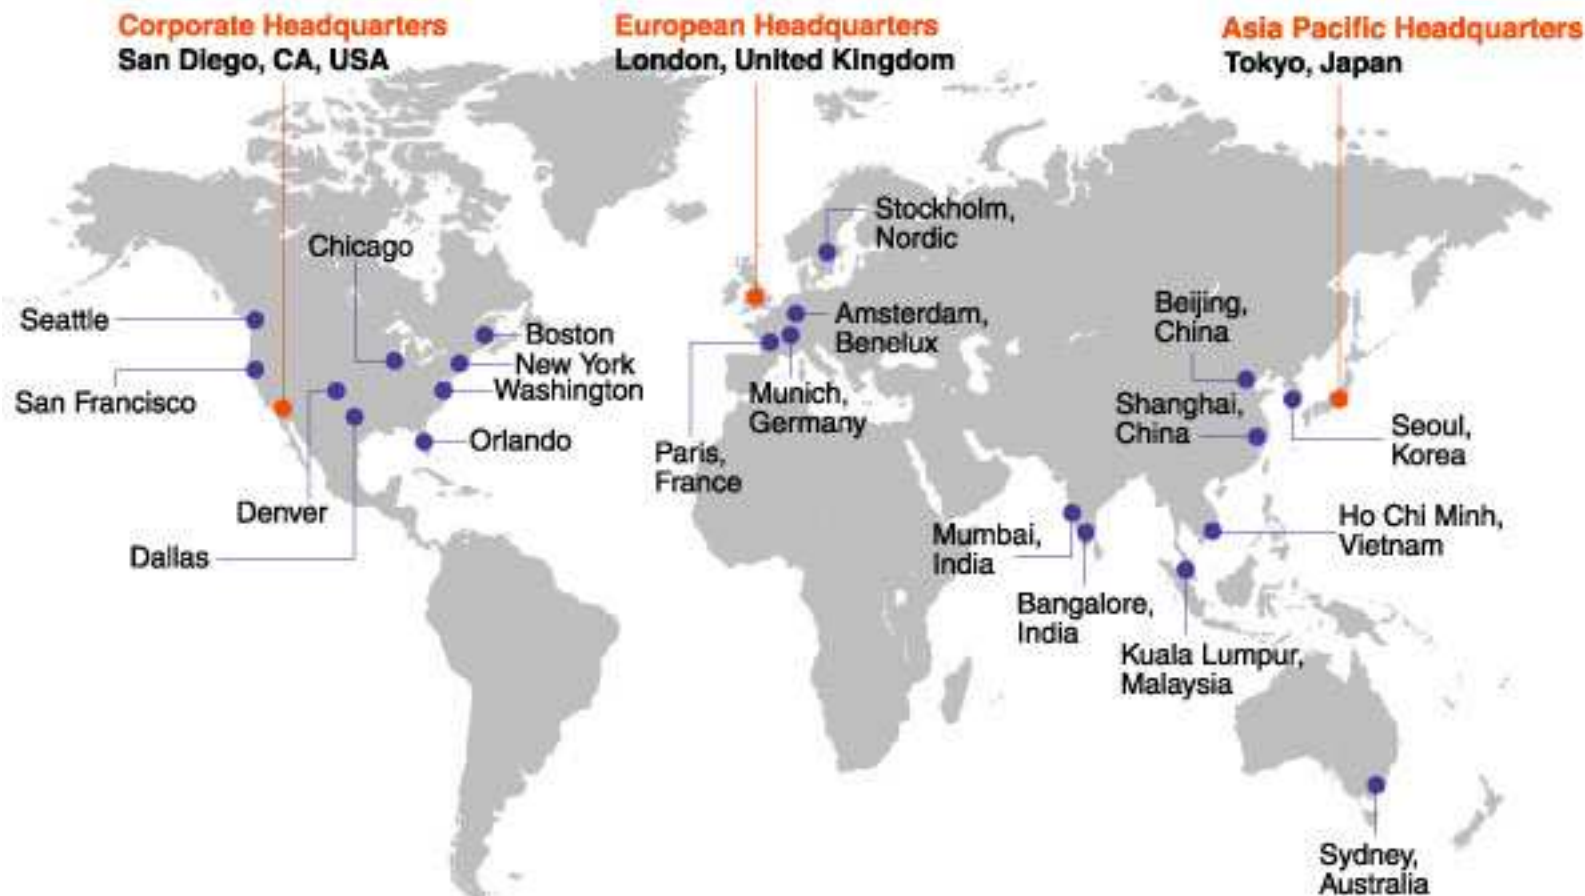

BakBone Worldwide Operations and Support

Sales offices throughout North America, Europe, Asia, Australia